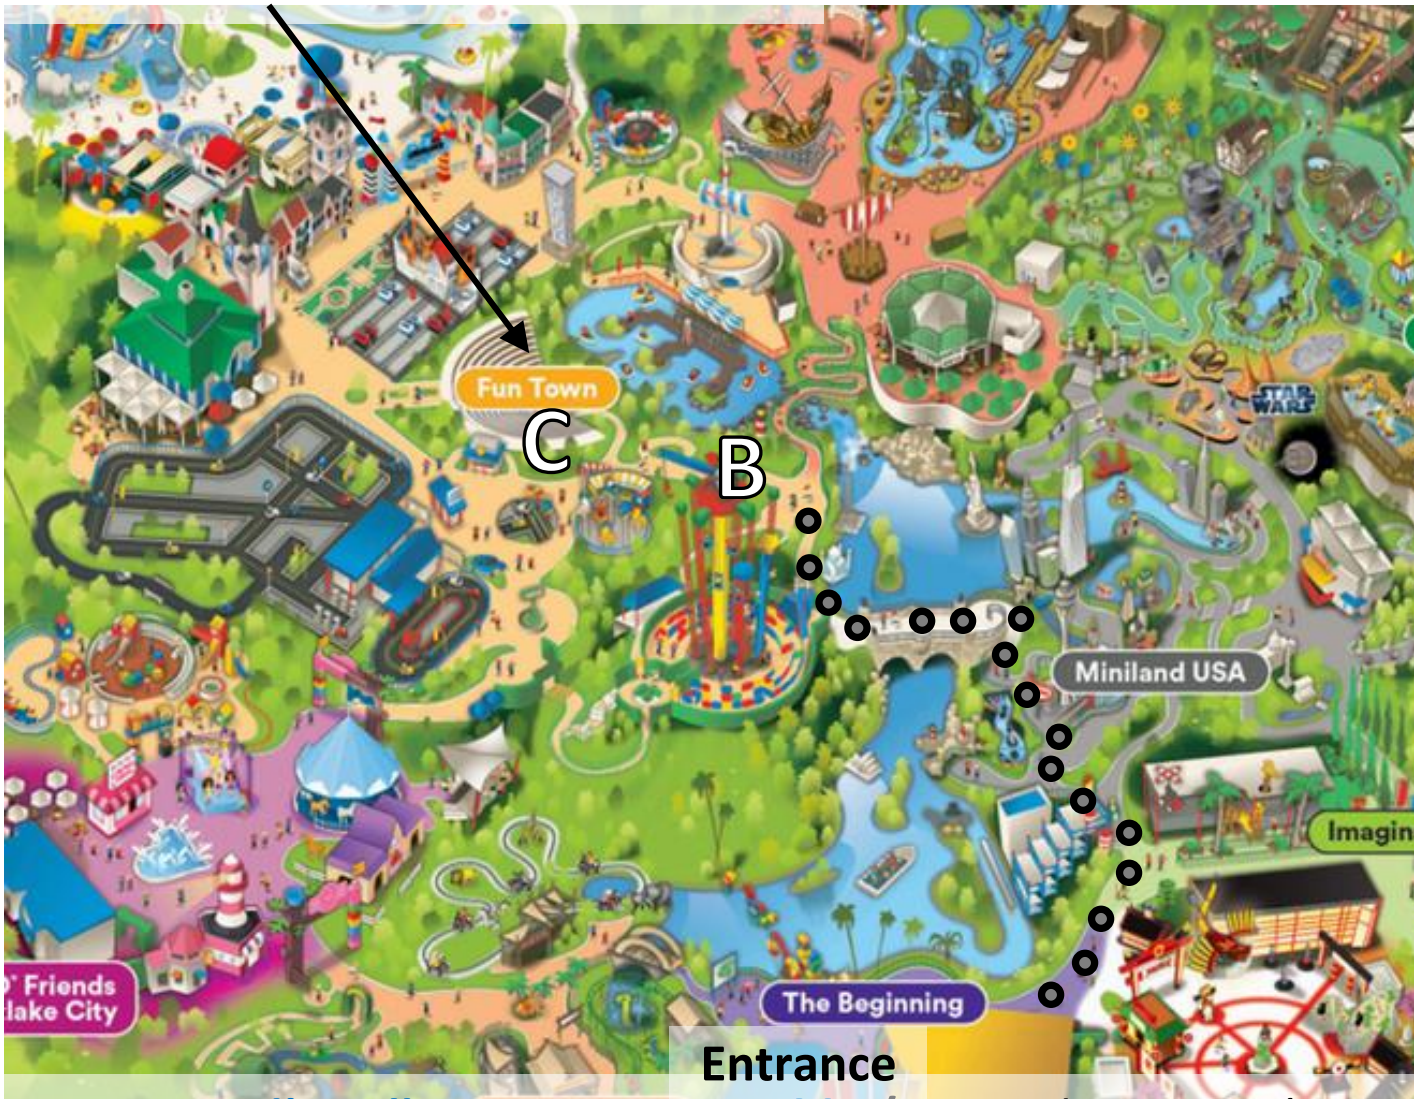

The Kid's College Community Day LEGOLAND Map

Mapa de LEGOLAND ~ Día de la Comunidad ~ The Kid's College

Fun Town Stage
Escenario Fun Town

Performer Areas

The fastest route to the
Performance area:

Go right after entering the park.
Turn left between Coast Cruise (86
on LEGOLAND map) and MindStorm
area. Go past Build-a-Boat (87) and
enter Miniland. Walk past mini
Las Vegas (88) and go left across
the Lion Bridge.

Follow on the map ● ●

B

Performer Check-In

*Mostrador de Llegada para
los Participantes*

C

Performer Check-Out

*Mostrador de Salida
para los Participantes*

A: Kid's College Reception Table / Mesa de Recepción

(location to pick up Student Performer Community Day LEGOLAND ticket)

(lugar donde irán a recoger la entrada a LEGOLAND para el estudiante que va a participar)