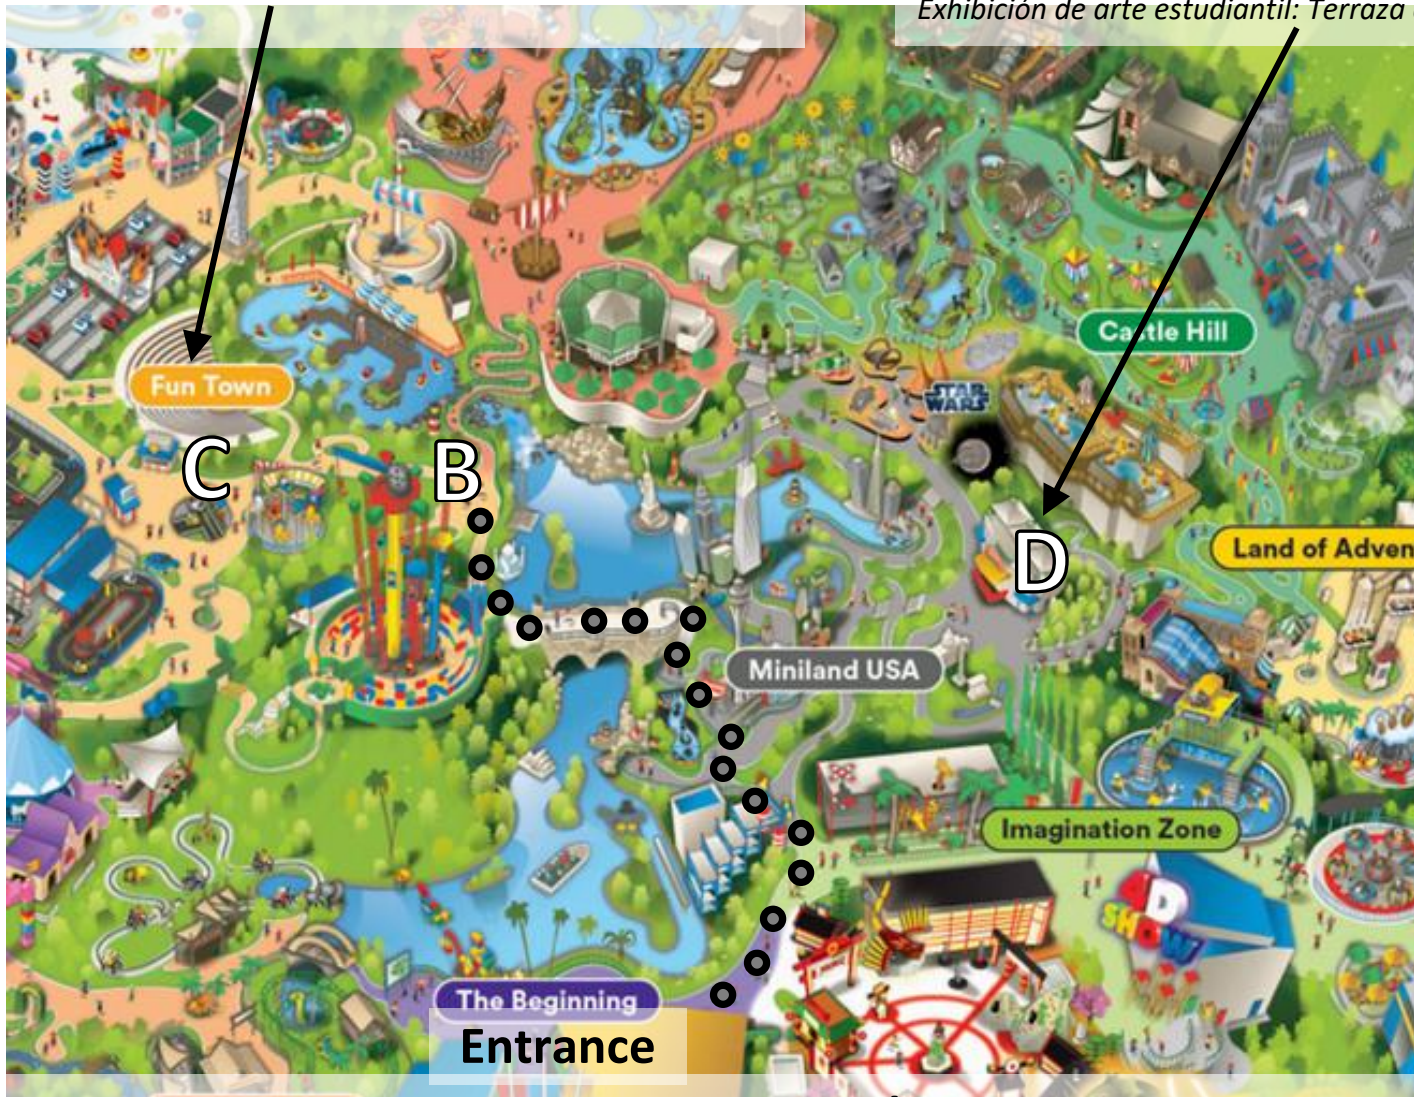

The Kid's College Community Day LEGOLAND Map

Mapa de LEGOLAND ~ Día de la Comunidad ~ The Kid's College

Fun Town Stage

Escenario Fun Town

D: Student Art Show: Model Shop Rooftop Terrace

Exhibición de arte estudiantil: Terraza en la Azotea del Taller de Modelos

Performer Areas

The fastest route to the Performance area:

Go right after entering the park. Turn left between Coast Cruise (86 on LEGOLAND map) and MindStorm area. Go past Build-a-Boat (87) and enter Miniland. Walk past mini Las Vegas (88) and go left across the Lion Bridge.

Follow on the map ● ●

B

Performer Check-In

Mostrador de Llegada para los Participantes

C

Performer Check-Out

Mostrador de Salida para los Participantes

A: Kid's College Reception Table / Mesa de Recepción

(location to pick up Student Performer Community Day LEGOLAND ticket)

(lugar donde irán a recoger la entrada a LEGOLAND para el estudiante que va a participar)