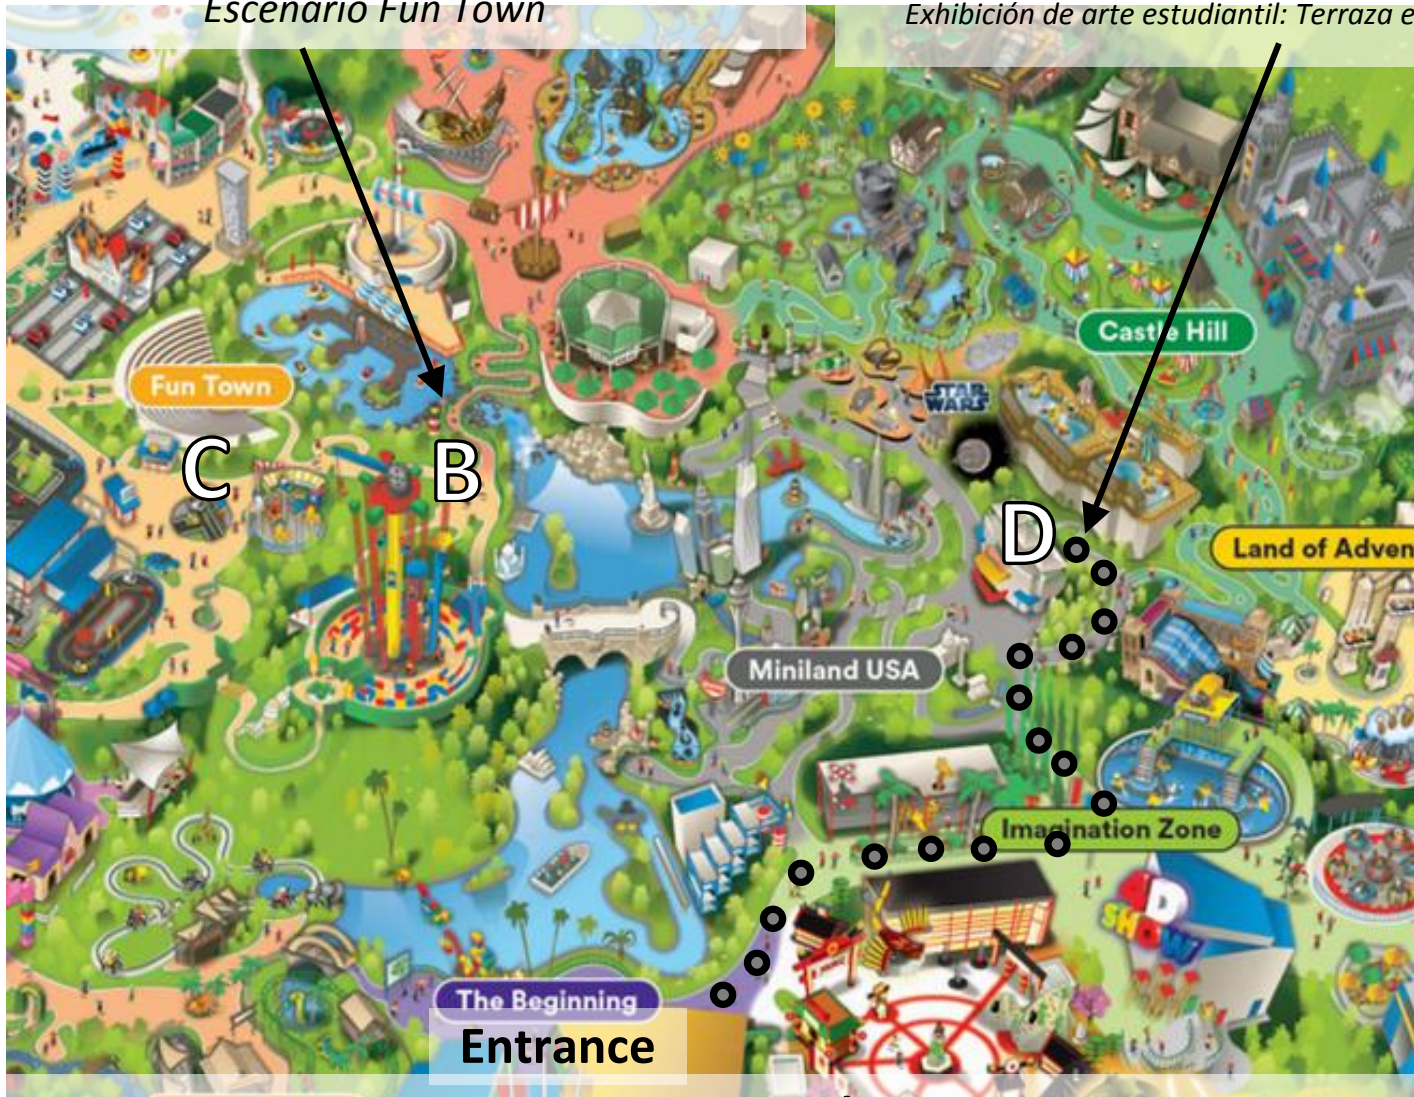

# The Kid's College Community Day LEGOLAND Map

Mapa de LEGOLAND ~ Día de la Comunidad ~ The Kid's College

**Fun Town Stage**

Escenario Fun Town

**D: Student Art Show: Model Shop Rooftop Terrace**

Exhibición de arte estudiantil: Terraza en la Azotea del Taller de Modelos

## Student Art Show

The fastest route to the Student Art Show / Model Shop Rooftop (105 on the LEGOLAND map): Go right after entering the park. Go through the MindStorm/Imagination Zone (82 and 85 on the LEGOLAND Map). Turn left after Pizza Mania (83) before Aquazone (78). Stay to the right as you enter Miniland. Veer right up the Block of Fame (106) and follow the signs to the Art Show.

Follow on the map ●●

## Kid's College Reception Table / Mesa de Recepción

(location to pick up Student Performer Community Day LEGOLAND ticket)

(lugar donde irán a recoger la entrada a LEGOLAND para el estudiante que va a participar)